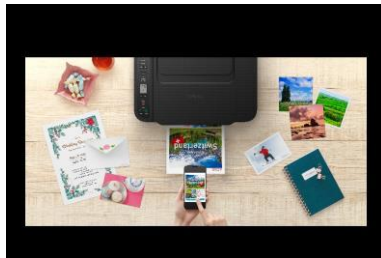

Crisp and clear

Stay connected

Never run low on ink again

Subscribe to the PIXMA Print Plan and get inks delivered automatically to your door before you run out, with different tariffs available to suit your usage.

Smart simplicity

With a compact, modern design and excellent value, you can print, scan and copy effortlessly. It's so easy!

Compatible with your tech

You can print, copy and scan from your tablet or smartphone, with wireless compatibility and clean, simple interface.

Super-simple setup

You'll be up and running in less time than ever with one-touch wireless connectivity and an easier setup procedure.

Live without borders

You can print borderless photos up to 5x7" in size; a 4x6" photo prints in just 65 seconds*. Connect directly to your camera with Wi-Fi PictBridge technology.